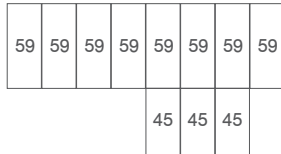

### OPTION

Garage	Service area	• Land size includes option 24.1 x 23.6 m.
41.2 sq.m.	34.0 sq.m.	141.8 sq.wa.

FIRST FLOOR

19.57 m.

11.84 m.

SECOND FLOOR

10.84 m.